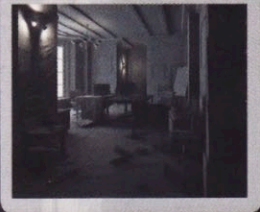

**Cornelius Dämmrich**

**Personal portfolio site**  
www.evoleeq.com

**Country** Germany

**Software used**  
Cinema 4D, Photoshop, V-Ray

Work in progress...

“ I've always wanted to create unusual perspectives of common situations in my artwork, so I decided to combine the features of an old-fashioned room with a theme that's very familiar with me: LAN parties. My aim was to create a very dimly lit, dusty look with barely any shadows. All visible and invisible lights are area lights with natural decay ”